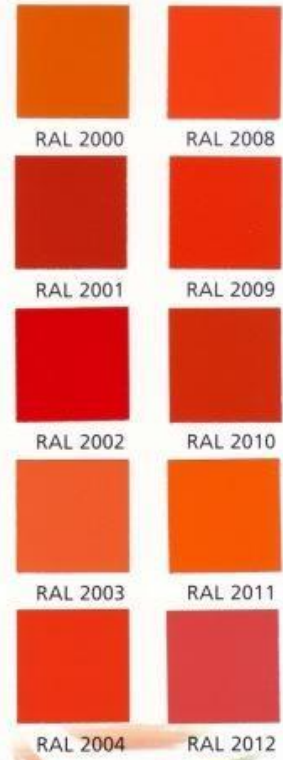

Ginger

Cayenne

Paprika